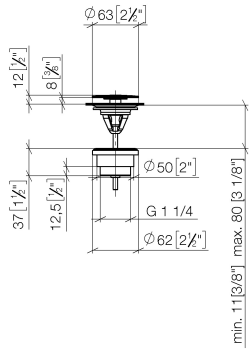

Basin Waste without press-closing 1 1/4" - Brushed Durabronze (23kt Gold)

IMO

10 126 970

Fits: IMO, LULU, MADISON, MEM, TARA,
CL.1, LISSÉ, VAIA, META, CYO

	Brushed Durabronze (23kt Gold)	10 126 970-28
	Chrome	10 126 970-00
	Brushed Platinum	10 126 970-06
	Platinum	10 126 970-08
	Durabronze (23kt Gold)	10 126 970-09
	Dark Chrome	10 126 970-19
	Light Gold	10 126 970-26
	Brushed Light Gold	10 126 970-27
	Matte Black	10 126 970-33
	Brushed Bronze	10 126 970-42
	Brushed Champagne (22kt Gold)	10 126 970-46
	Champagne (22kt Gold)	10 126 970-47
	Brushed Chrome	10 126 970-93
	Brushed Dark Platinum	10 126 970-99

Basin Waste without press-closing 1 1/4" - Brushed Durabronze (23kt Gold)

IMO

10 126 970

Only suitable for sinks without an overflow.

10 126 970

mm [inches]

10 126 970

Parts for other finishes can be found here: [Chrome](#)

Spare parts list

No.	Item Number	Name	Quantity used	Delivery time
1	09 31 20 097-28	plug	1	20
2	09 30 30 179 90	screw	1	2
3	09 11 01 038-28	cup	1	20
4	09 14 05 061 90	seal	1	2
5	09 14 03 153 90	seal	1	2
6	09 11 10 156-28	connection	1	20