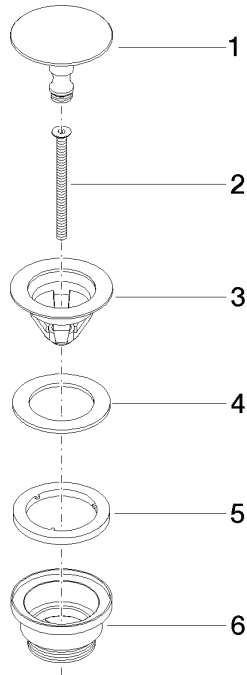

Basin Waste without press-closing 1 1/4" - Brushed Durabronze (23kt Gold)

IMO

10 126 970

Fits: IMO, LULU, MADISON, MEM, TARA,
CL.1, LISSÉ, VAIA, META, CYO

	Brushed Durabronze (23kt Gold)	10 126 970-28
	Chrome	10 126 970-00
	Brushed Platinum	10 126 970-06
	Platinum	10 126 970-08
	Durabronze (23kt Gold)	10 126 970-09
	Dark Chrome	10 126 970-19
	Light Gold	10 126 970-26
	Brushed Light Gold	10 126 970-27
	Matte Black	10 126 970-33
	Brushed Bronze	10 126 970-42
	Brushed Champagne (22kt Gold)	10 126 970-46
	Champagne (22kt Gold)	10 126 970-47
	Brushed Chrome	10 126 970-93
	Brushed Dark Platinum	10 126 970-99

Basin Waste without press-closing 1 1/4" - Brushed Durabronze (23kt Gold)

IMO

10 126 970

Only suitable for sinks without an overflow.

10 126 970

mm [inches]

10 126 970

Parts for other finishes can be found here: [Chrome](#)

Spare parts list

No.	Item Number	Name	Quantity used	Delivery time
1	09 31 20 097-28	plug	1	20
2	09 30 30 179 90	screw	1	2
3	09 11 01 038-28	cup	1	20
4	09 14 05 061 90	seal	1	2
5	09 14 03 153 90	seal	1	2
6	09 11 10 156-28	connection	1	20